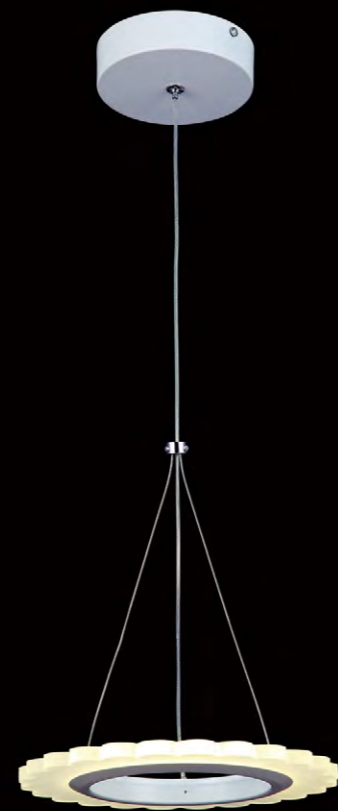

Item: P11-9
 Size: Ø170mm
 Lamp: E27 2*40W

Item: P11-10
 Size: Ø140mm
 Lamp: E27 40W

Item: P11-7
 Size: Ø215mm
 Lamp: E27 2*40W

Item: T-4015-3
Size: Ø400*H900mm
Lamp: LED 4*5W

Item: T-4015-6
Size: Ø400*H900mm
Lamp: LED 4*5W

Item: T-4015-4
Size: Ø120*H900mm
Lamp: LED 5W

Item: T-4015-5
Size: Ø400*H900mm
Lamp: LED 3*5W

Item: J-4014-3
Size: Ø400*H900mm
Lamp: LED 4*5W

Item: J-4014-1
Size: Ø120*H900mm
Lamp: LED 5W

Item: J-4014-2
Size: Ø400*H900mm
Lamp: LED 3*5W

Item: T-4014-10
Size: Ø400*H900mm
Lamp: LED 3*5W

Item: T-4014-8
Size: Ø400*H900mm
Lamp: LED 4*5W

Item: H-6081-40
Size: Ø250*H1000mm
Lamp: LED 3*12W

Item: G-6081-40
Size: Ø120*H1000mm
Lamp: LED 12W

Item: P-6081-40
Size: Ø250*H1000mm
Lamp: LED 3*12W

Item: F-6081-40
Size: Ø400*H2500mm
Lamp: LED 6*5W

Item: G-6081-43
Size: Ø135*H1000mm
Lamp: LED 7W

Item: N21-3
Size: Ø110mm
Lamp: E14 3*40W

Item: C-25-3
Size: Ø120*H1000mm
Lamp: E27 40W

Item: C-25-7
Size: Ø140*H1000mm
Lamp: E27 40W