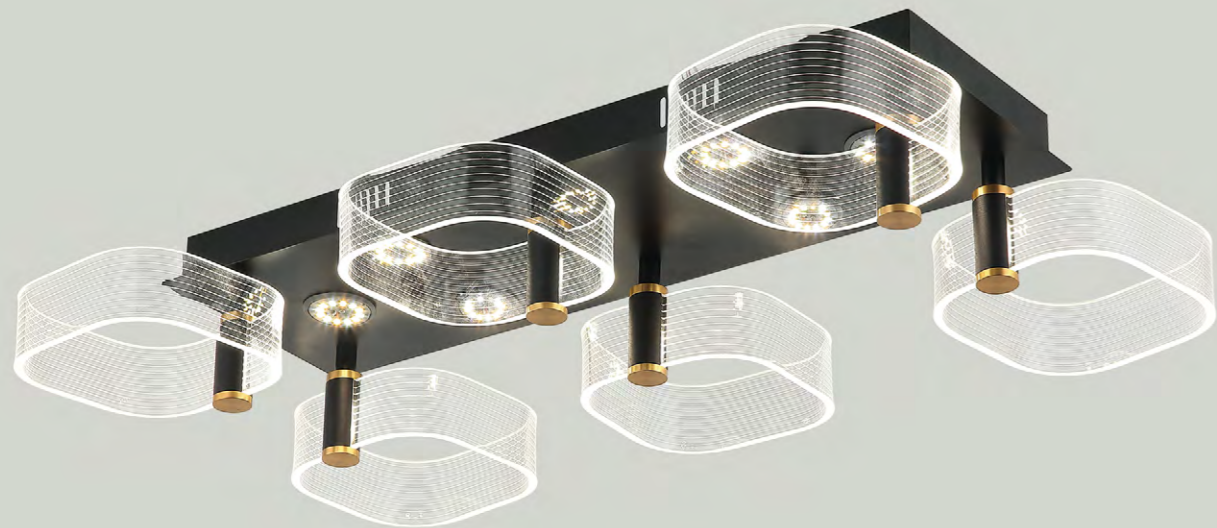

Item: R22-6
Size: L650*W400*H115mm
Lamp: LED 78W
Con 3 cambios calida/bca/intermedia
Con control remoto