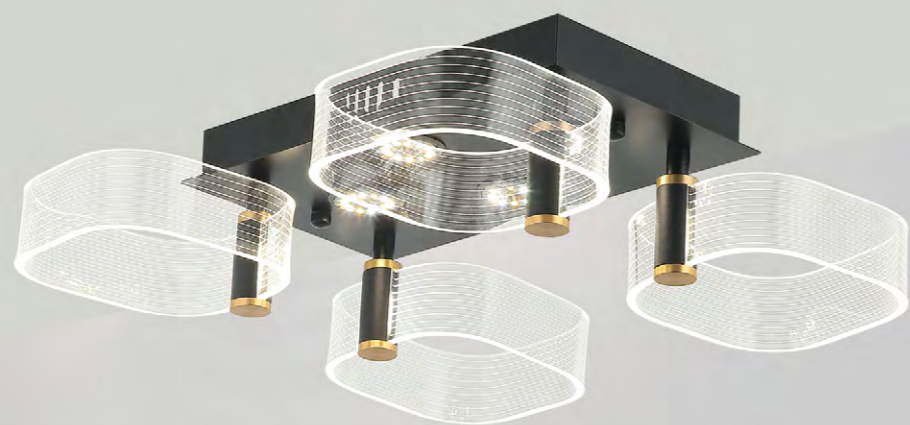

Item: R22-4
Size: L400*W400*H115mm
Lamp: LED 52W
Con 3 cambios calida/bca/intermedia
Con control remoto