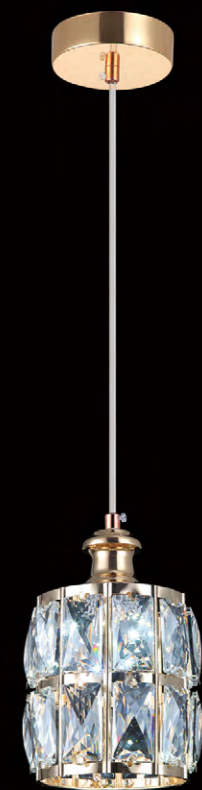

Item: 5005-1
Size: 100*135*H1000mm
Lamp: LED 7W
LED Color: 6500K