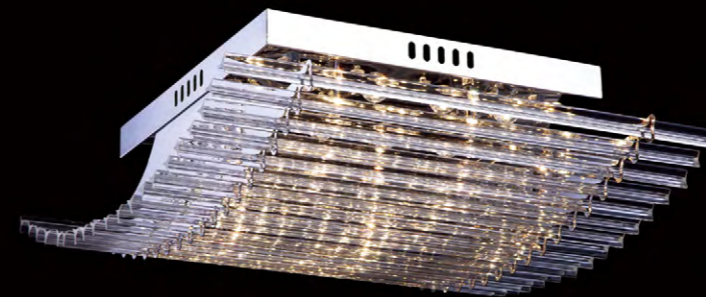

Item: B-312-5
Size: Ø480*H450mm
Lamp: G4+White LED+High Power LED
Watts: White LED: 25*0.025W
High Power LED: 12W G4: 4*20W