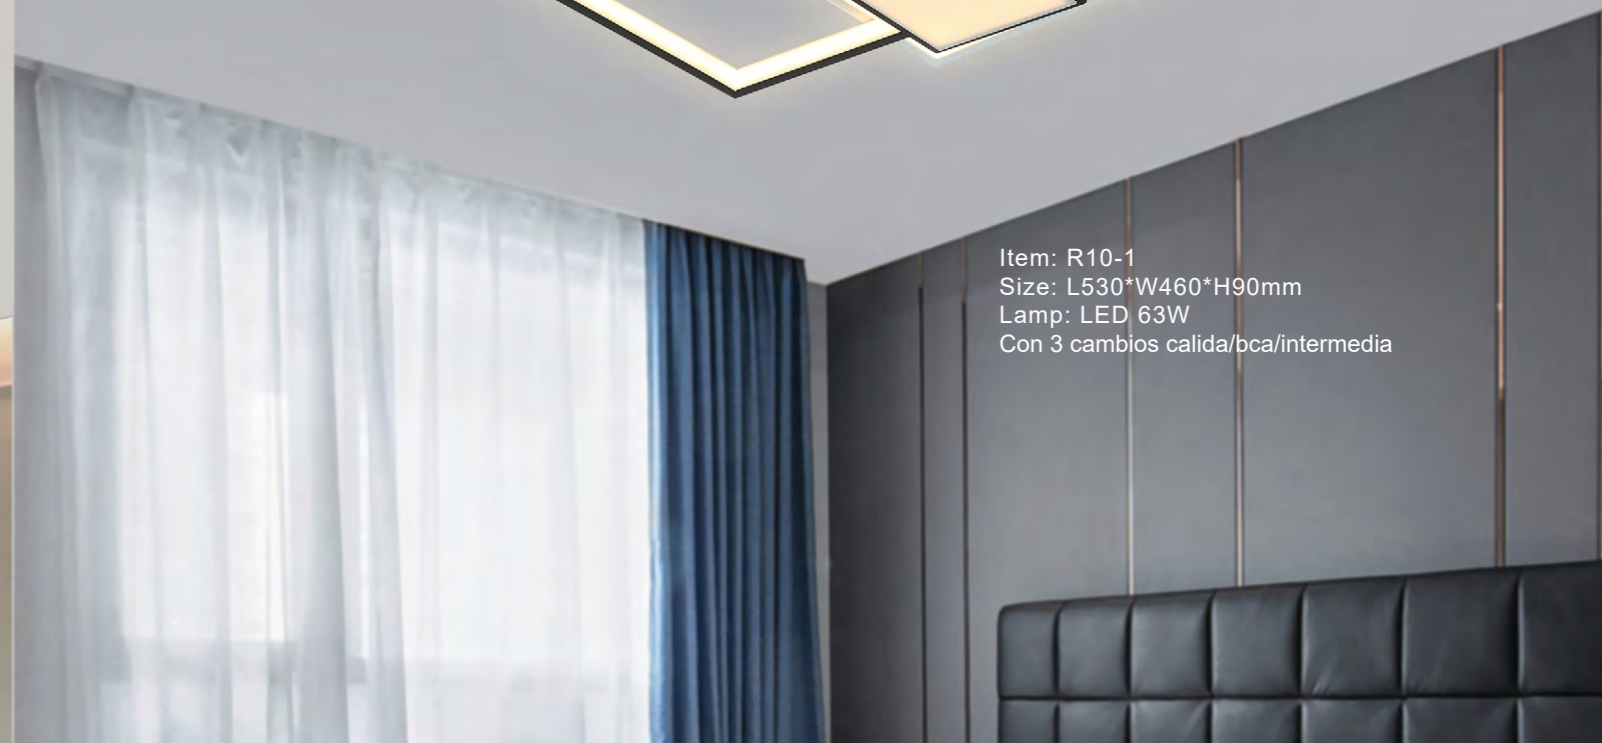

Item: R10-1
Size: L530*W460*H90mm
Lamp: LED 63W
Con 3 cambios calida/bca/intermedia