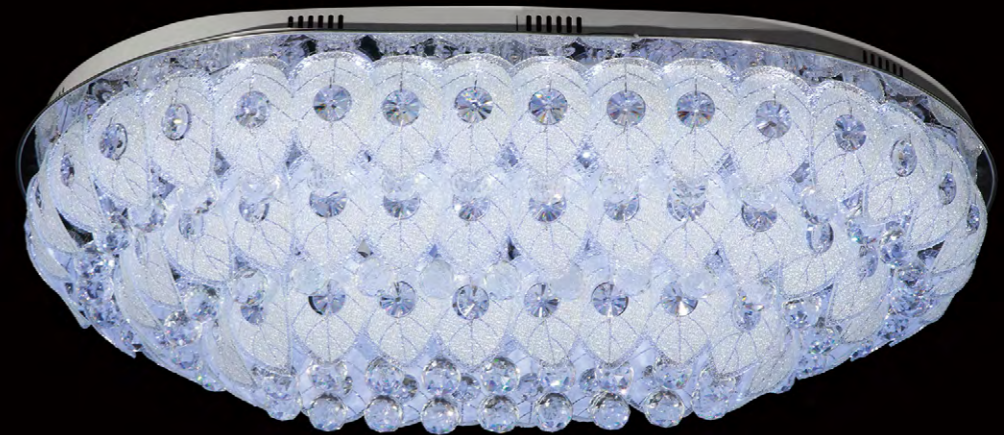

Item: G-311-3
Size: L1200*W800*H405mm
Lamp: LED White Color: 2W(9000K)*70PCS+
Warm White Color: 3W(3200K)*24PCS
With remote control

Item: MT6145/1W
Size: Ø1080*H700mm
Lamp: E14 18*40W+SMD LED 78W