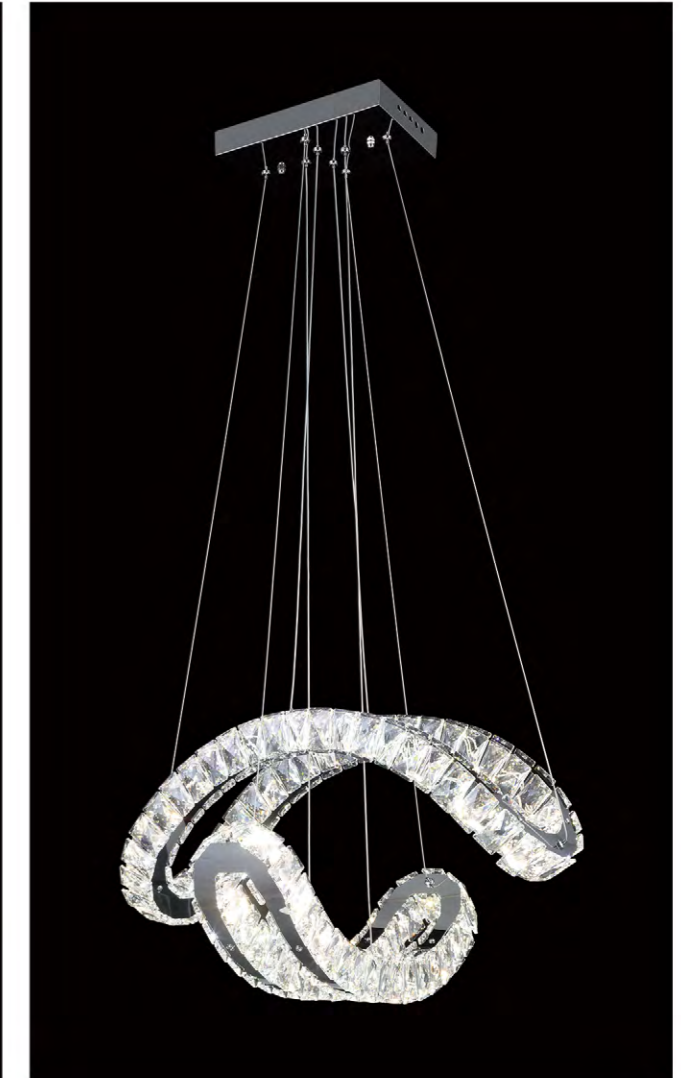

Item: F309-9
Size: Ø560*500mm
Lamp: LED 12W+14W
Con 3 cambios calida/bca/intermedia