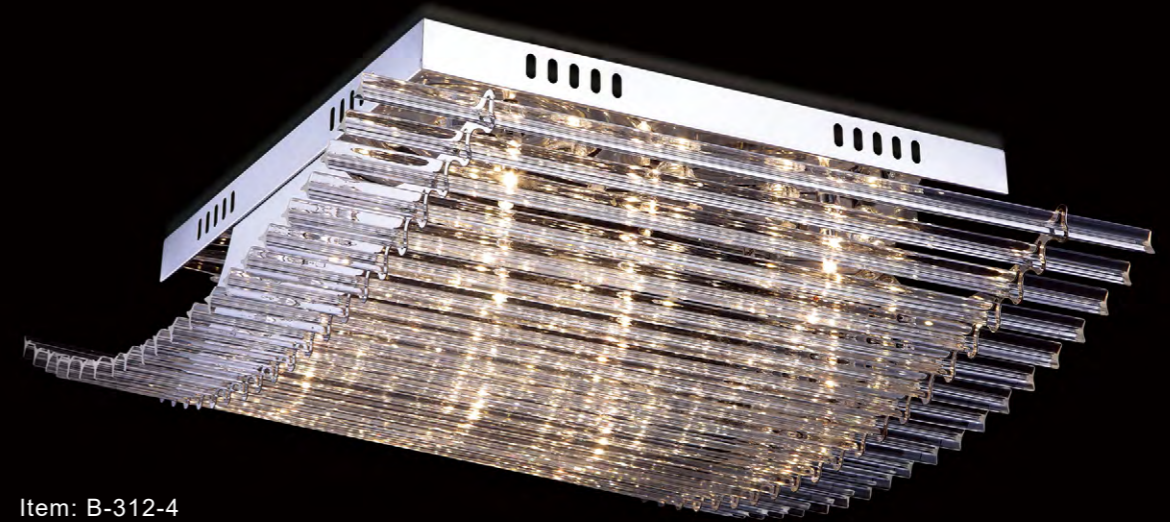

Item: B-310-5
Size: Ø540*H390mm
Lamp: G4+White LED+High Power LED
Watts: White LED: 25*0.025W
High Power LED: 12W G4: 4*20W

Item: B-312-4
Size: Ø550*H520mm
Lamp: G4+White LED+High Power LED
Watts: White LED: 36*0.025W
High Power LED: 15W G4: 6*20W