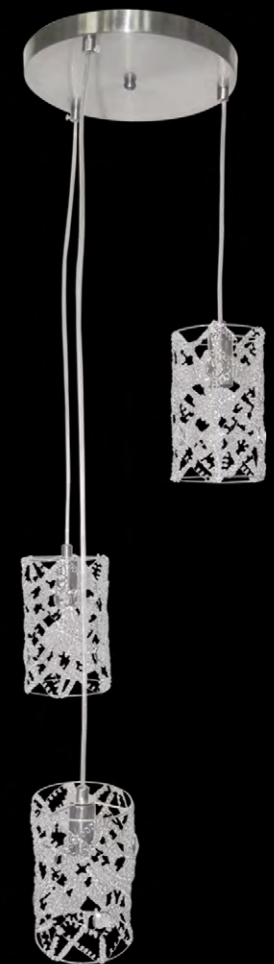

Item: T-4014-10
Size: Ø400*H900mm
Lamp: LED 3*5W

Item: T-4014-8
Size: Ø400*H900mm
Lamp: LED 4*5W

Item: H-6081-40
Size: Ø250*H1000mm
Lamp: LED 3*12W

Item: G-6081-40
Size: Ø120*H1000mm
Lamp: LED 12W

Item: P-6081-40
Size: Ø250*H1000mm
Lamp: LED 3*12W

Item: F-6081-40
Size: Ø400*H2500mm
Lamp: LED 6*5W

Item: G-6081-43
Size: Ø135*H1000mm
Lamp: LED 7W

Item: N21-3
Size: Ø110mm
Lamp: E14 3*40W

Item: C-25-3
Size: Ø120*H1000mm
Lamp: E27 40W

Item: C-25-7
Size: Ø140*H1000mm
Lamp: E27 40W