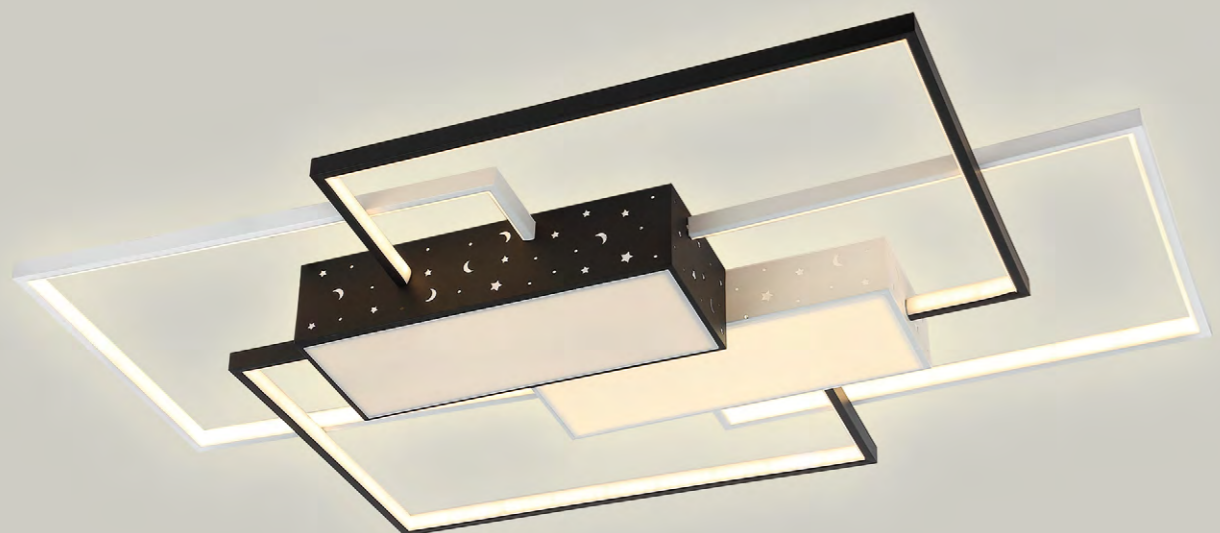

Item: R13-6
Size: Ø600*H700mm
Lamp: G9 6*7W

Item: R10-2
Size: L1050*W650*H90mm
Lamp: LED 120W
Con 3 cambios calida/bca/intermedia