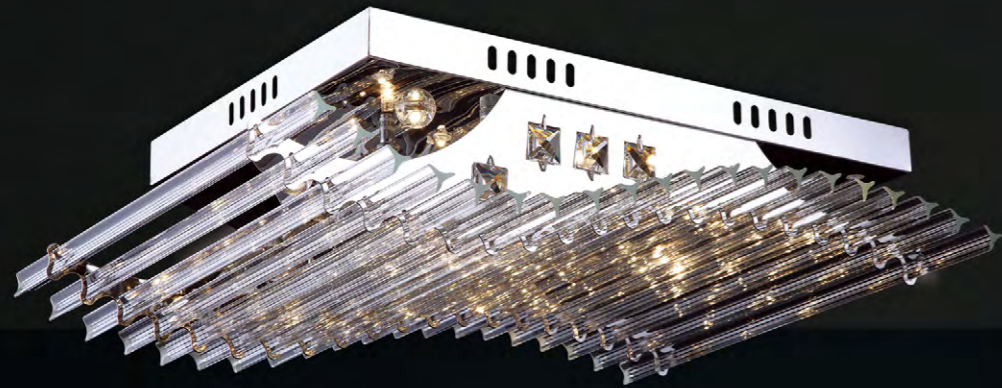

Item: B-310-4
Size: Ø530*H460mm
Lamp: G4+White LED+High Power LED
Watts: White LED: 36*0.025W
High Power LED: 15W G4: 6*20W

Item: B-311-6
Size: Ø500*H400mm
Lamp: G4+White LED+High Power LED
Watts: White LED: 20*0.025W
High Power LED: 6W G4:2*20W