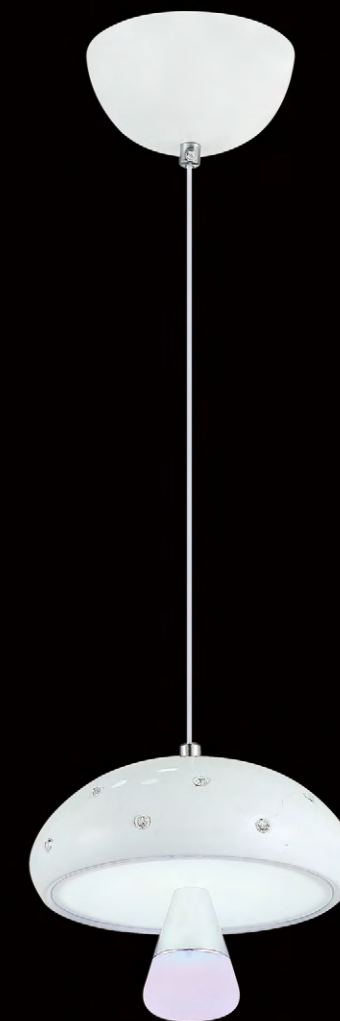

Item: T-4016-1
Size: L180*W180*H140mm
Lamp: LED 15W