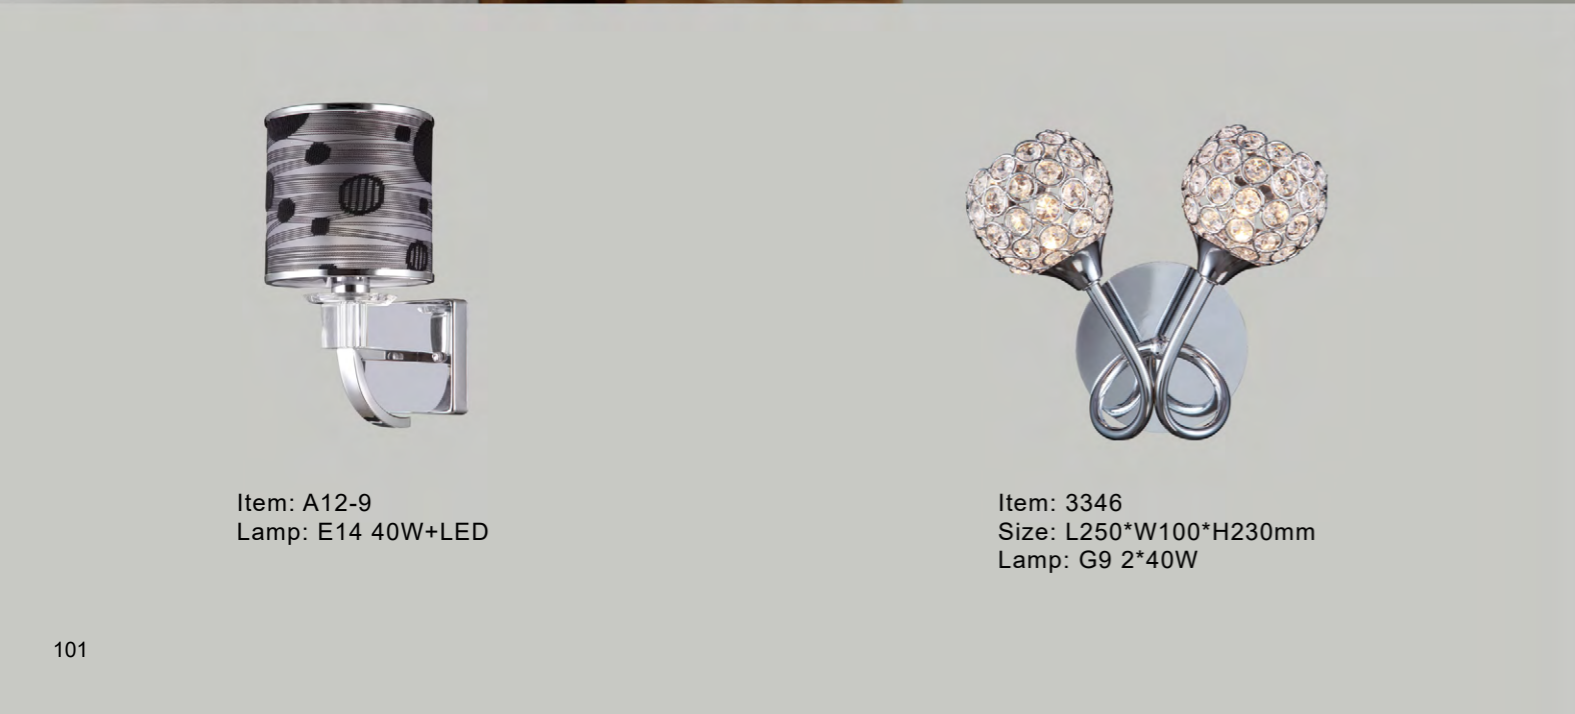

Item: T-4013-3
Size: L263*W248*H50mm
Lamp: LED 17W

Item: T-4013-7
Size: L300*W120*H52mm
Lamp: LED 9W

Item: A12-4
Lamp: E14 40W

Item: A12-3
Lamp: E14 2*40W

Item: A13-4
Lamp: LED 4W

Item: A12-9
Lamp: E14 40W+LED