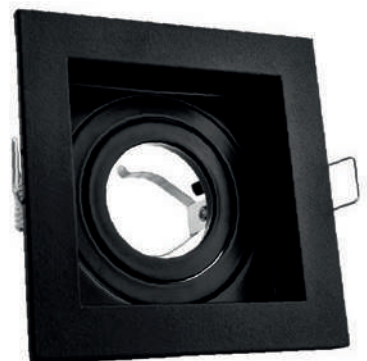

Empotrable Dirigible Rectangular Triple

ADE-111

W
Máx.50W

270x100x40 mm

♦
Metal

90-260V~50/60Hz IP20 Interior

1x
BASE
GU10

Ø
92x92mm
EMPOTRAMIENTO