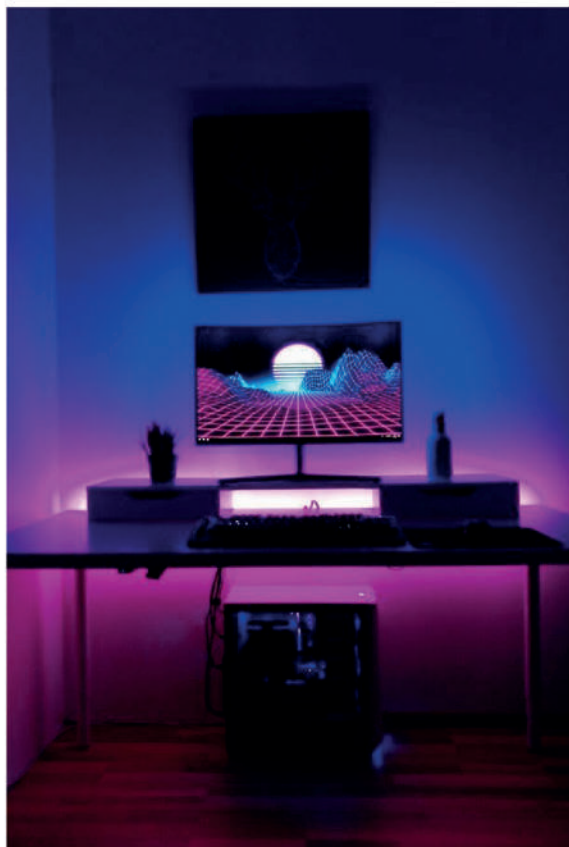

12V ==

120°

*Requiere atenuador externo. Se vende por separado (WAC-001) solo para la tira WTI-001 / WTI-002